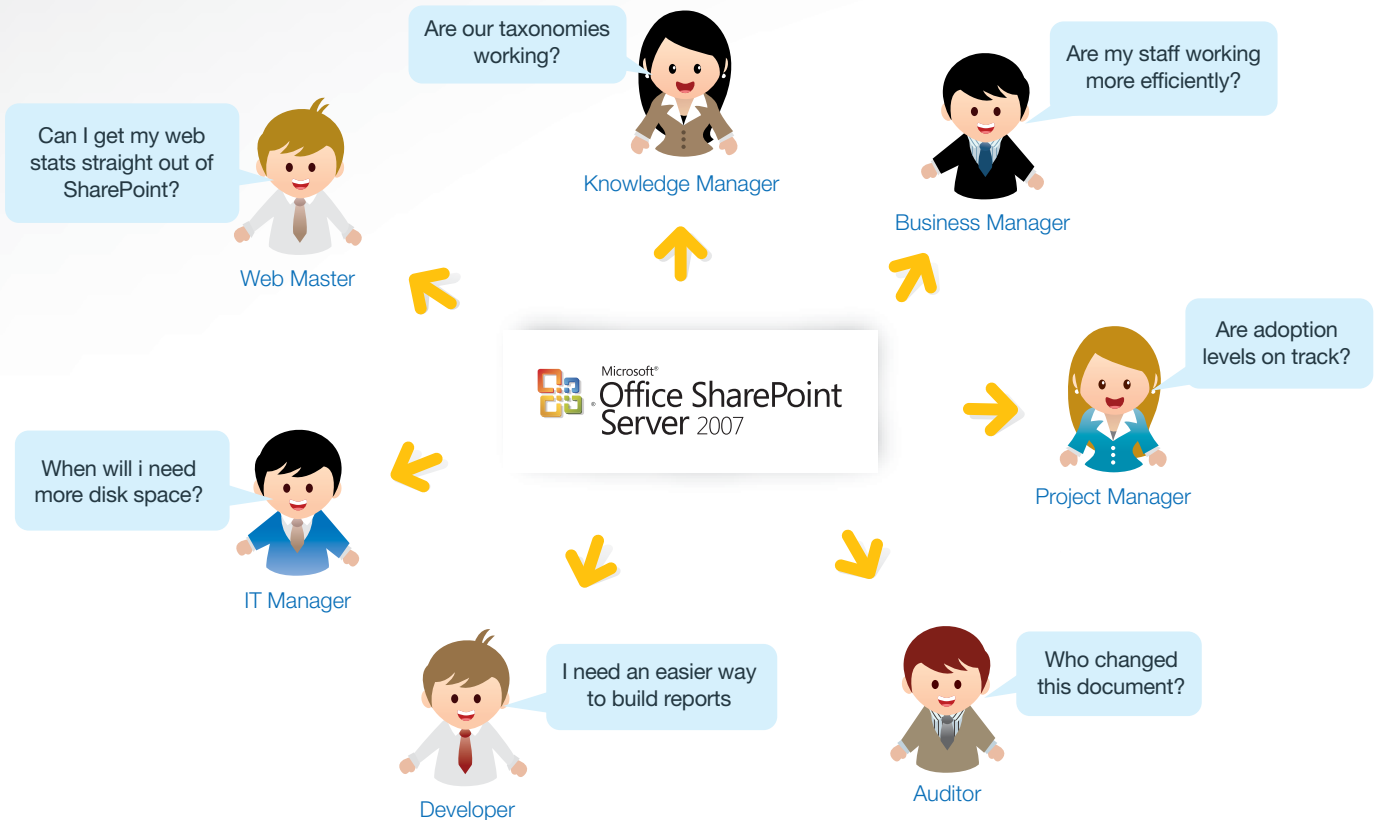

# NINTEX Reporting 2008

SharePoint Insight  
for Everyone

Unprecedented insight into SharePoint usage,  
trends and behaviours

- Browser based (no desktop software required)
- Simple report navigation
- Popular reports out-of-the-box
- Maintains history even when content is deleted
- Rich interactive charts using Microsoft Silverlight™ technology
- Drill down for detailed analysis

## Role-based dashboards and personalised views

SharePoint is fast becoming a central repository of corporate knowledge and information throughout organizations globally.

Nintex Reporting 2008 makes it simple to monitor, audit and gain valuable insights from your investment in SharePoint.